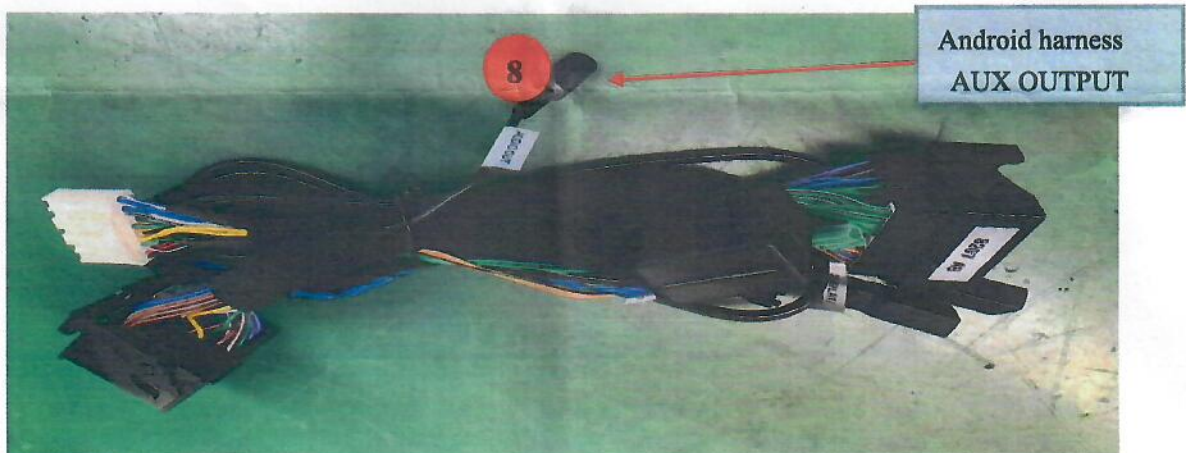

E65/E66 MOST BOX

Wiring Connection : 1 to 8、 2 to 4、 3 to 7、 5 to 6

NOTE:

1. Original CDC must work normal before installation.
2. CDC will stop working after installation.
3. Operation: Step to CDC mode and press play. Then switch to android.