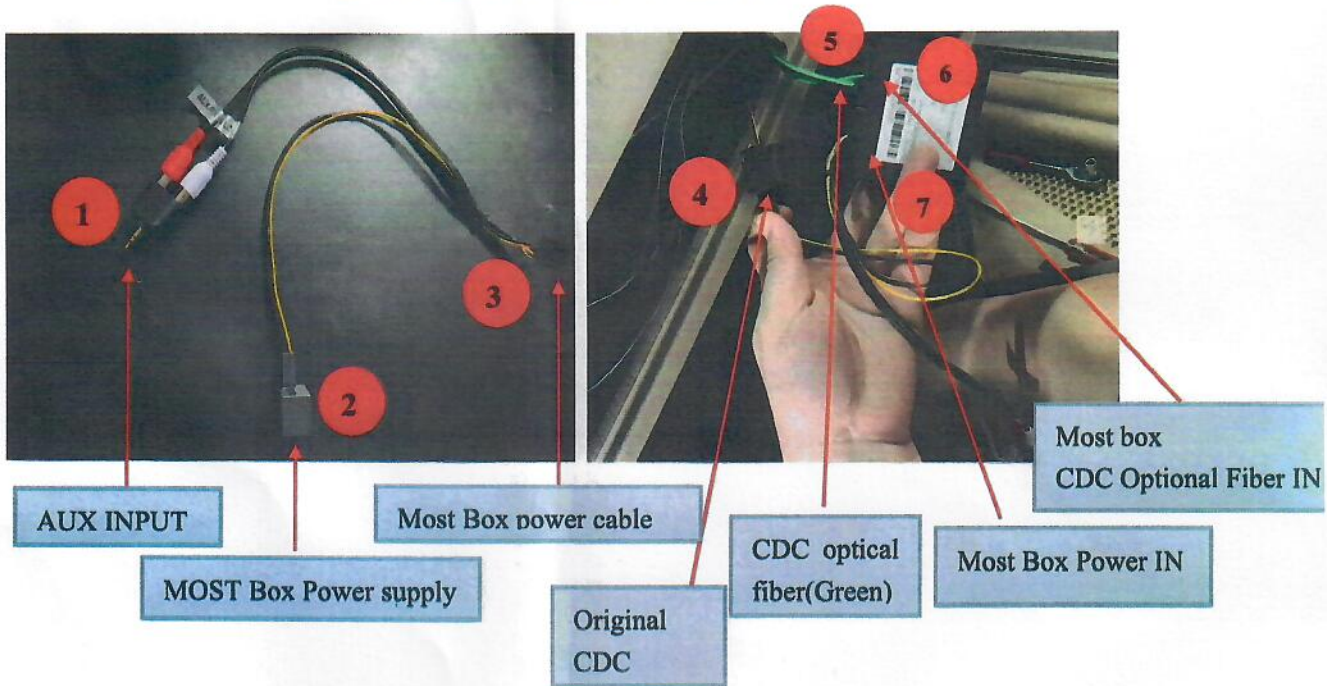

E65/E66 MOST BOX

Wiring Connection : 1 to 8、 2 to 4、 3 to 7、 5 to 6

NOTE:

1. Original CDC must work normal before installation.
2. CDC will stop working after installation.
3. Operation: Step to CDC mode and press play. Then switch to android.